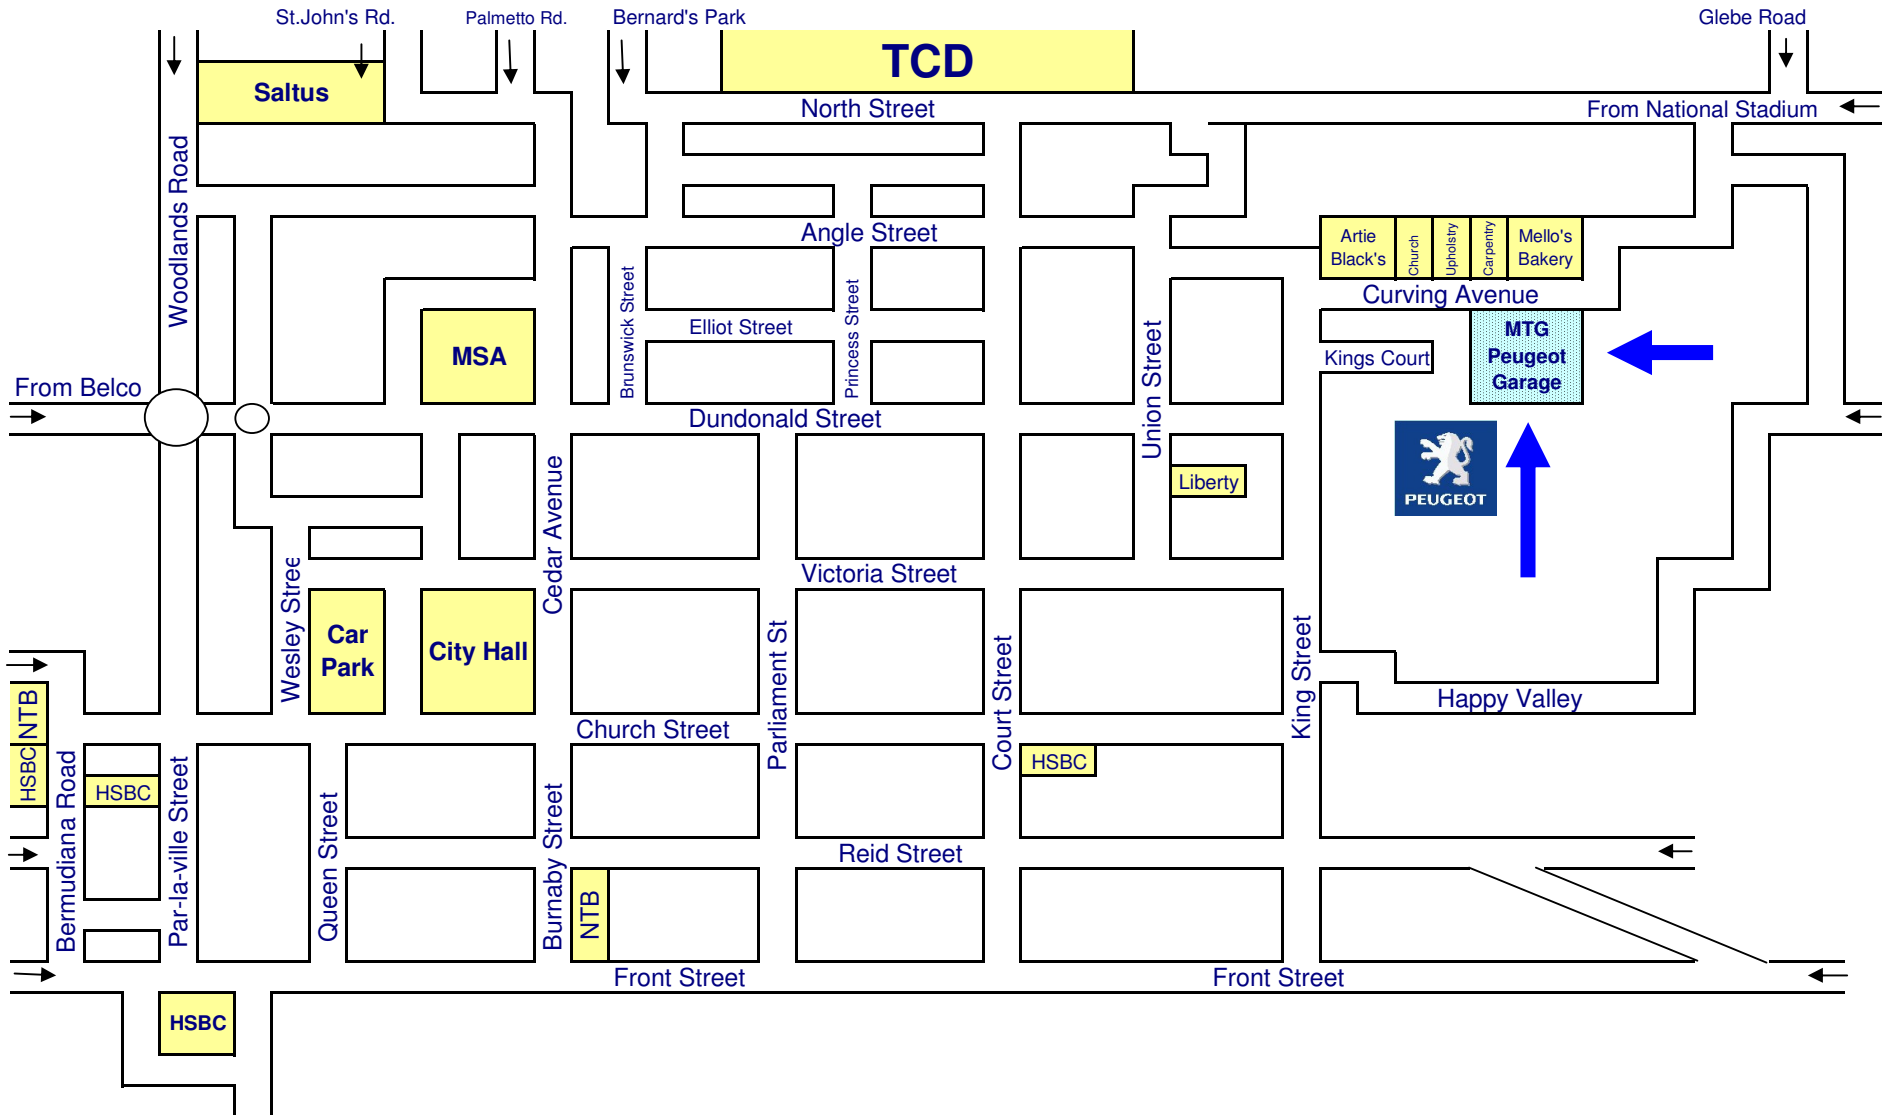

Directions to PEUGEOT Continental Motors' Motor Tech Garage
10 Curving Avenue, Pembroke Tel. 296-5768
Peugeot Assistance - After Hours Breakdown Service Tel. 296-0100

Not to Scale